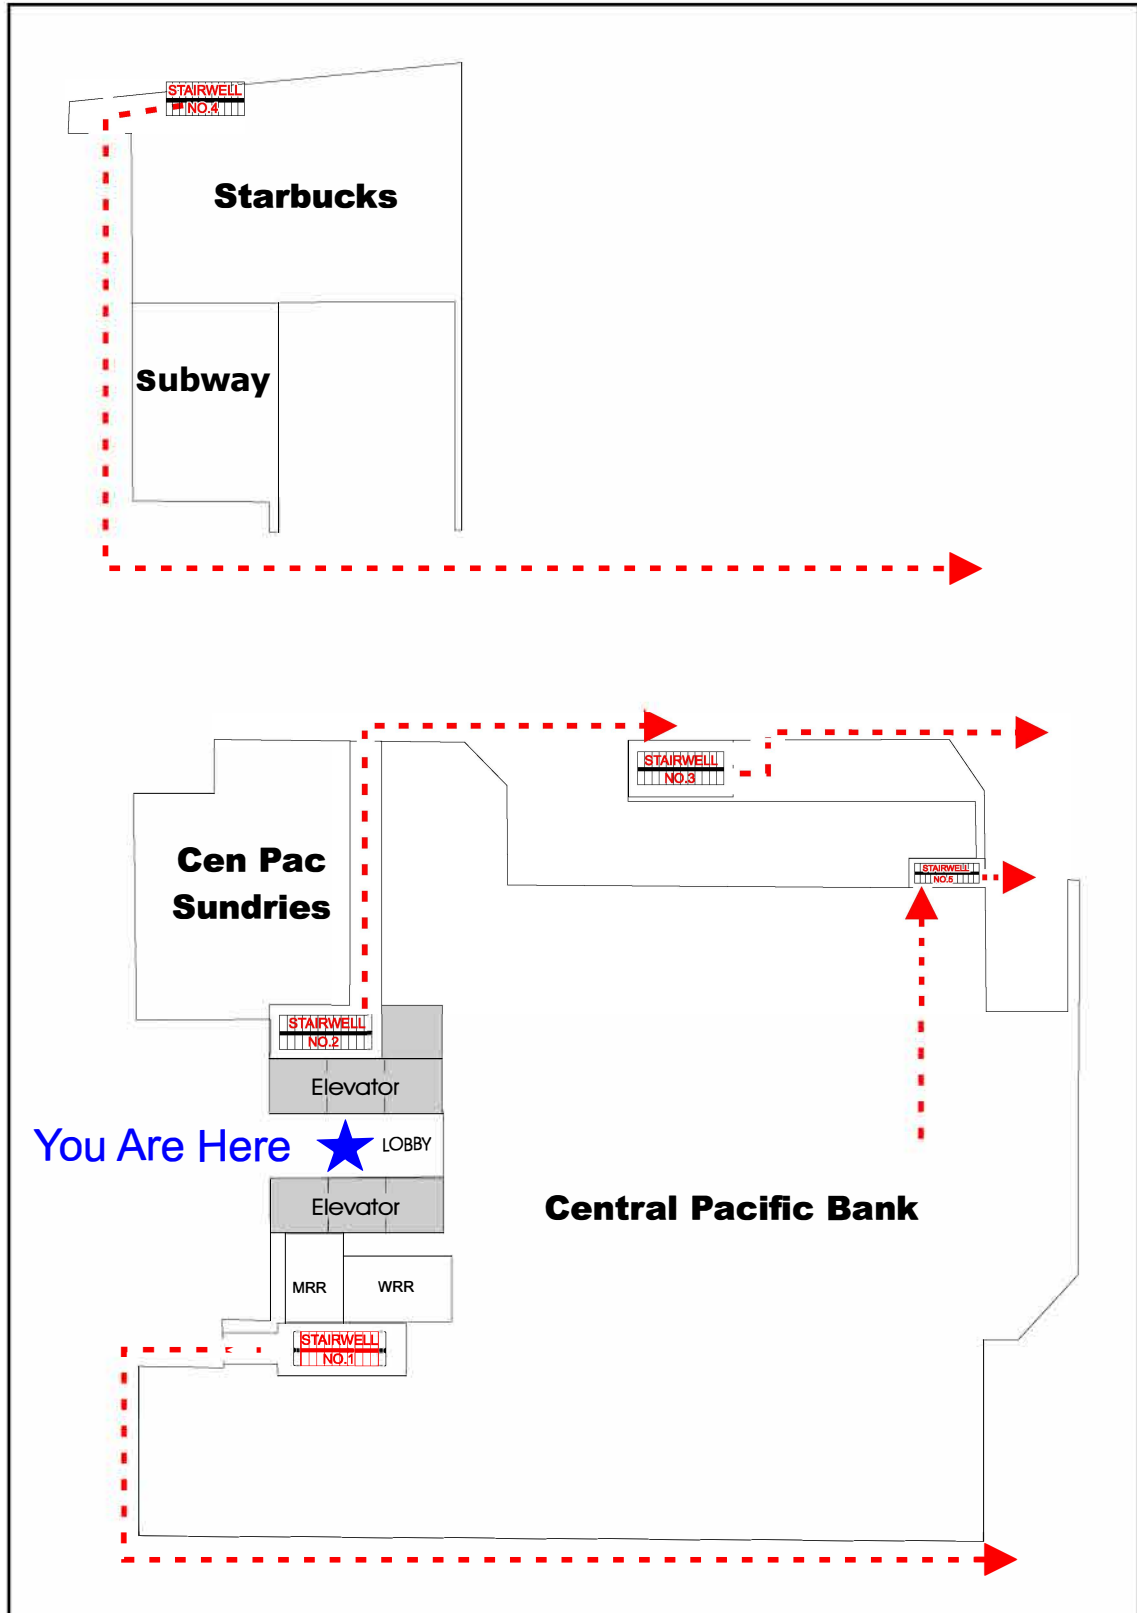

Central Pacific Plaza

Basement Level Evacuation Map

-  Fire Extinguisher
-  Smoke Detector
-  Alarm
-  Pull Station

Central Pacific Plaza

Lobby Evacuation Map

Alakea Street

King Street

-  Fire Extinguisher
-  Smoke Detector
-  Alarm
-  Pull Station

Central Pacific Plaza

Lobby Evacuation Map

-  Fire Extinguisher
-  Smoke Detector
-  Alarm
-  Pull Station

Central Pacific Plaza

Second Floor Evacuation Map

Fire Extinguisher

Smoke Detector

Alarm

Pull Station

Central Pacific Plaza

Third Floor Evacuation Map

-  Fire Extinguisher
-  Smoke Detector
-  Alarm
-  Pull Station

Central Pacific Plaza

Fourth Floor Evacuation Map

-  Fire Extinguisher
-  Smoke Detector
-  Alarm
-  Pull Station