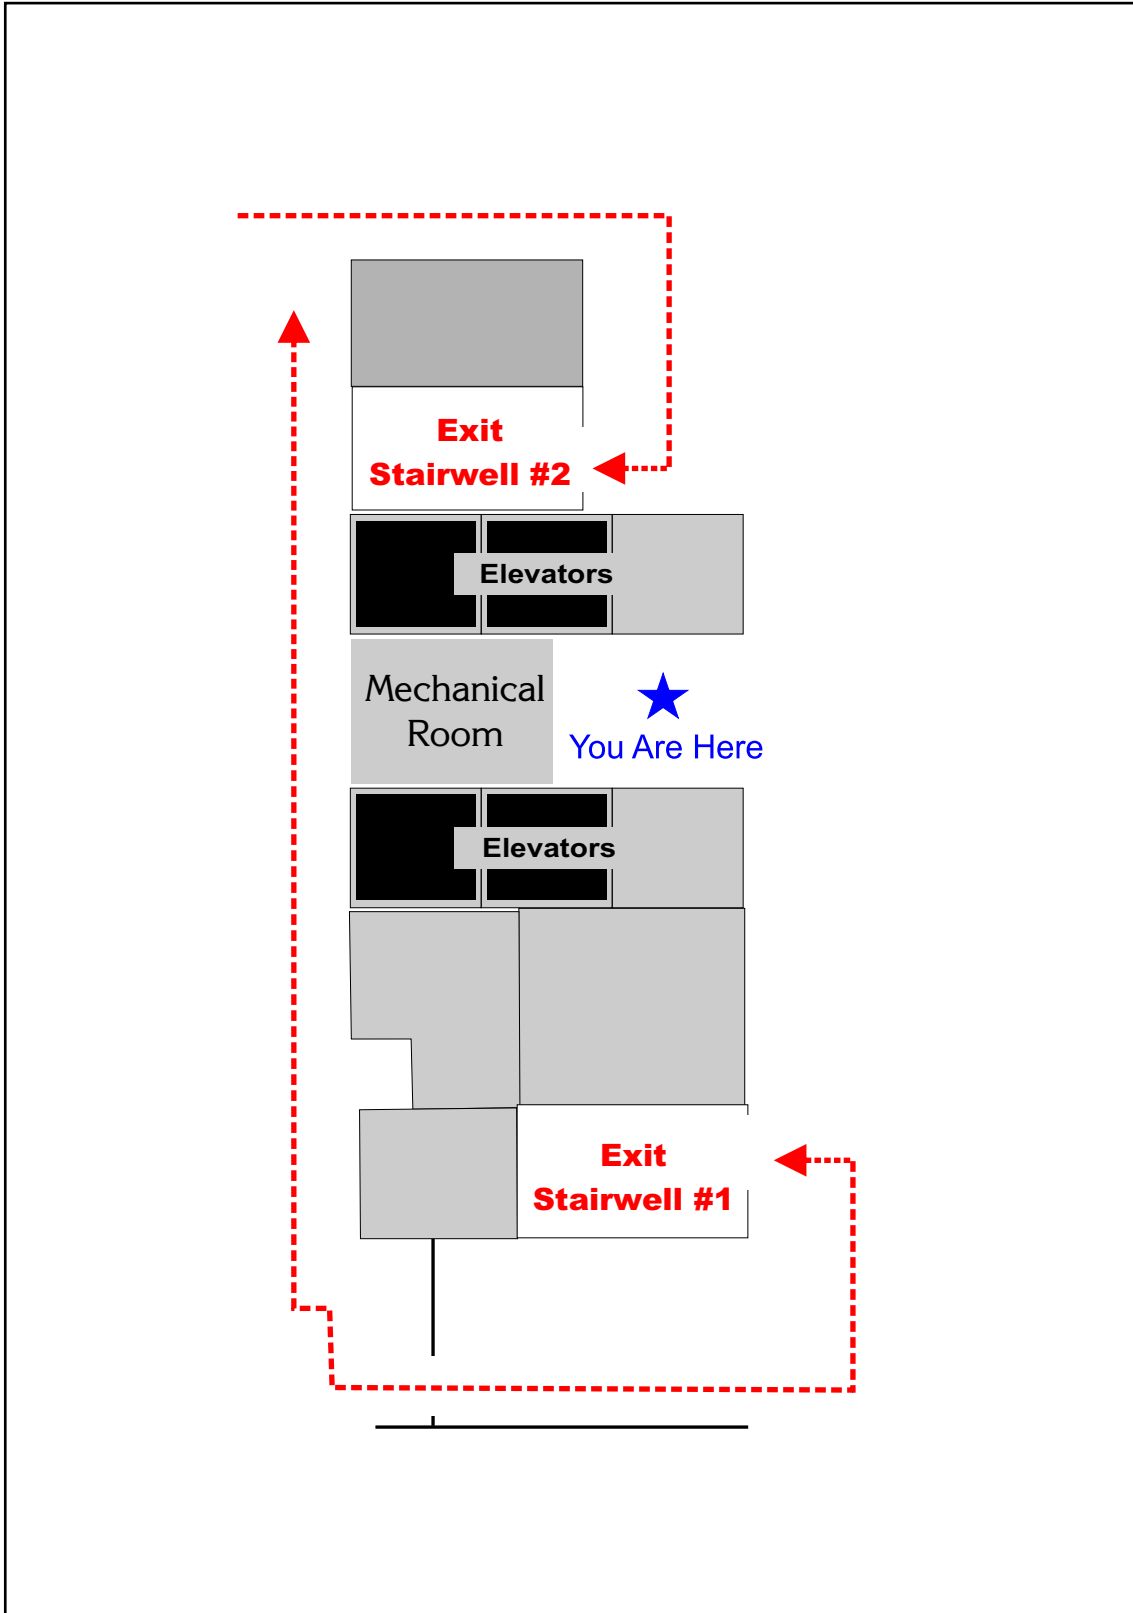

Central Pacific Plaza

Basement Level Evacuation Map

-  Fire Extinguisher
-  Smoke Detector
-  Alarm
-  Pull Station

Central Pacific Plaza

Lobby Evacuation Map

Alakea Street

King Street

-  Fire Extinguisher
-  Smoke Detector
-  Alarm
-  Pull Station

Central Pacific Plaza

Lobby Evacuation Map

-  Fire Extinguisher
-  Smoke Detector
-  Alarm
-  Pull Station

Central Pacific Plaza

Second Floor Evacuation Map

Fire Extinguisher

Smoke Detector

Alarm

Pull Station

Central Pacific Plaza

Third Floor Evacuation Map

-  Fire Extinguisher
-  Smoke Detector
-  Alarm
-  Pull Station

Central Pacific Plaza

Fourth Floor Evacuation Map

-  Fire Extinguisher
-  Smoke Detector
-  Alarm
-  Pull Station