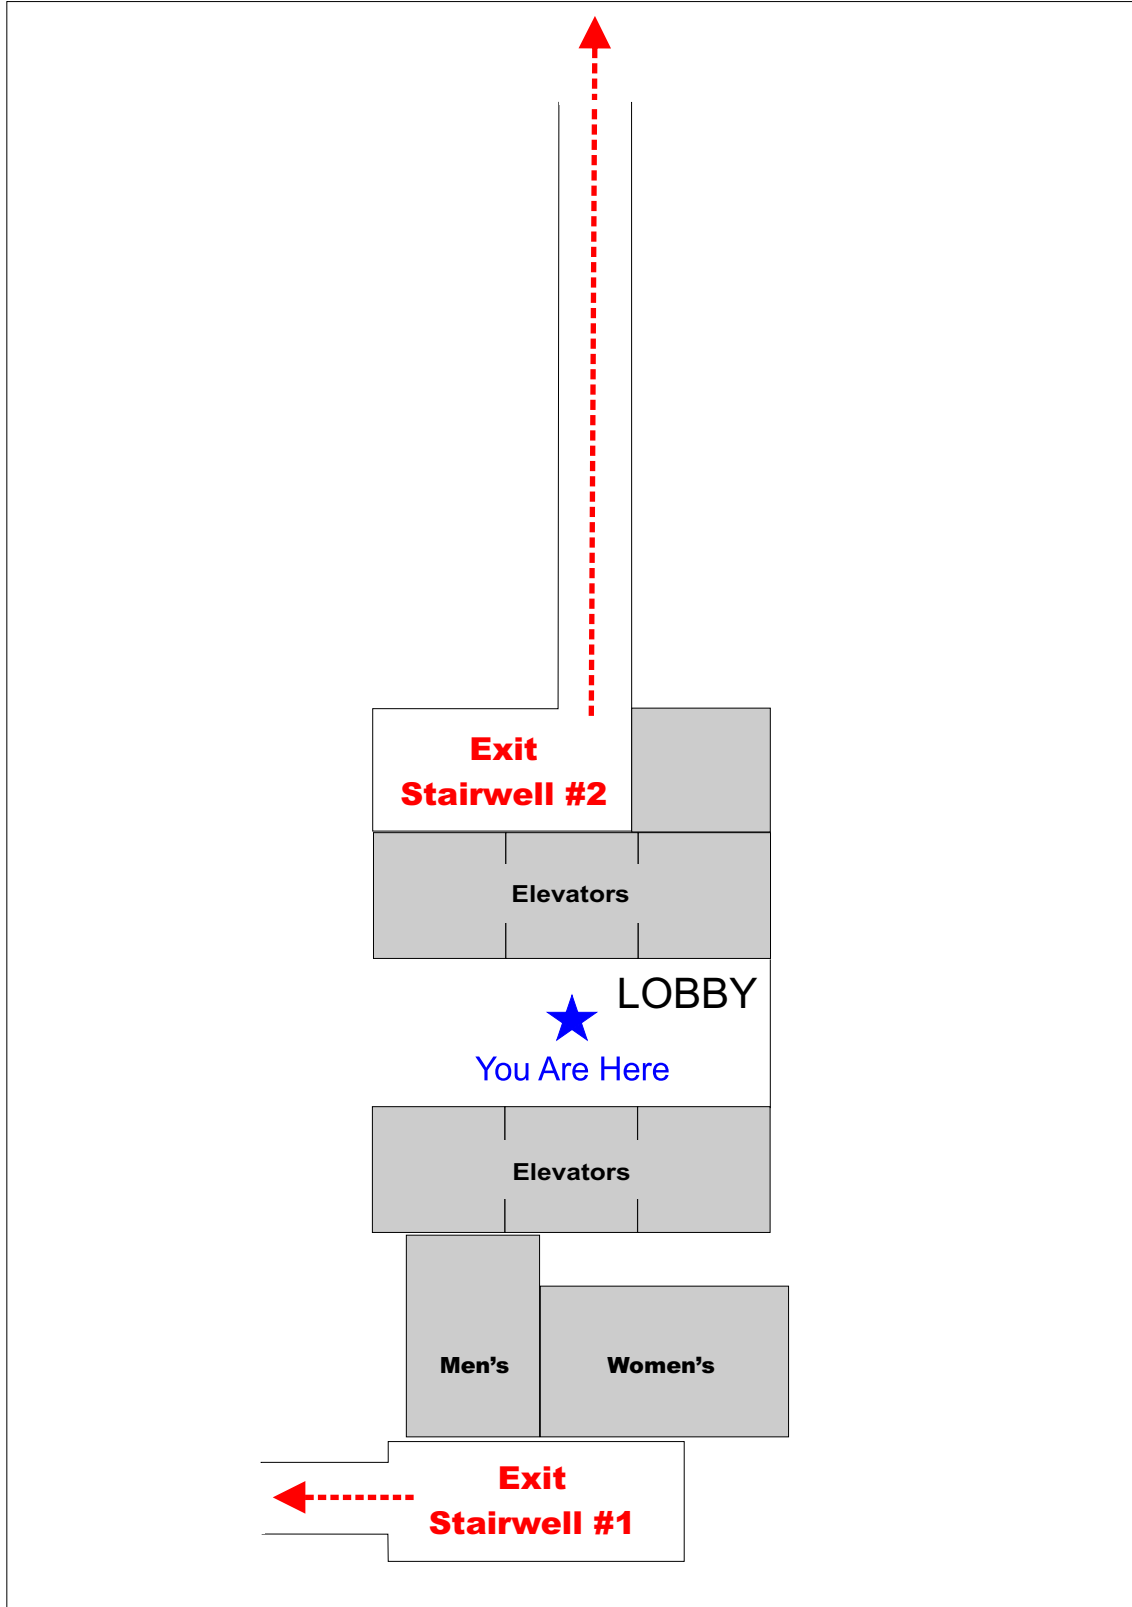

Central Pacific Plaza

Basement Level Evacuation Map

-  Fire Extinguisher
-  Smoke Detector
-  Alarm
-  Pull Station

Central Pacific Plaza

Lobby Evacuation Map

Alakea Street

King Street

-  Fire Extinguisher
-  Smoke Detector
-  Alarm
-  Pull Station

Central Pacific Plaza

Lobby Evacuation Map

-  Fire Extinguisher
-  Smoke Detector
-  Alarm
-  Pull Station

Central Pacific Plaza

Second Floor Evacuation Map

Fire Extinguisher

Smoke Detector

Alarm

Pull Station

Central Pacific Plaza

Third Floor Evacuation Map

-  Fire Extinguisher
-  Smoke Detector
-  Alarm
-  Pull Station

Central Pacific Plaza

Fourth Floor Evacuation Map

-  Fire Extinguisher
-  Smoke Detector
-  Alarm
-  Pull Station