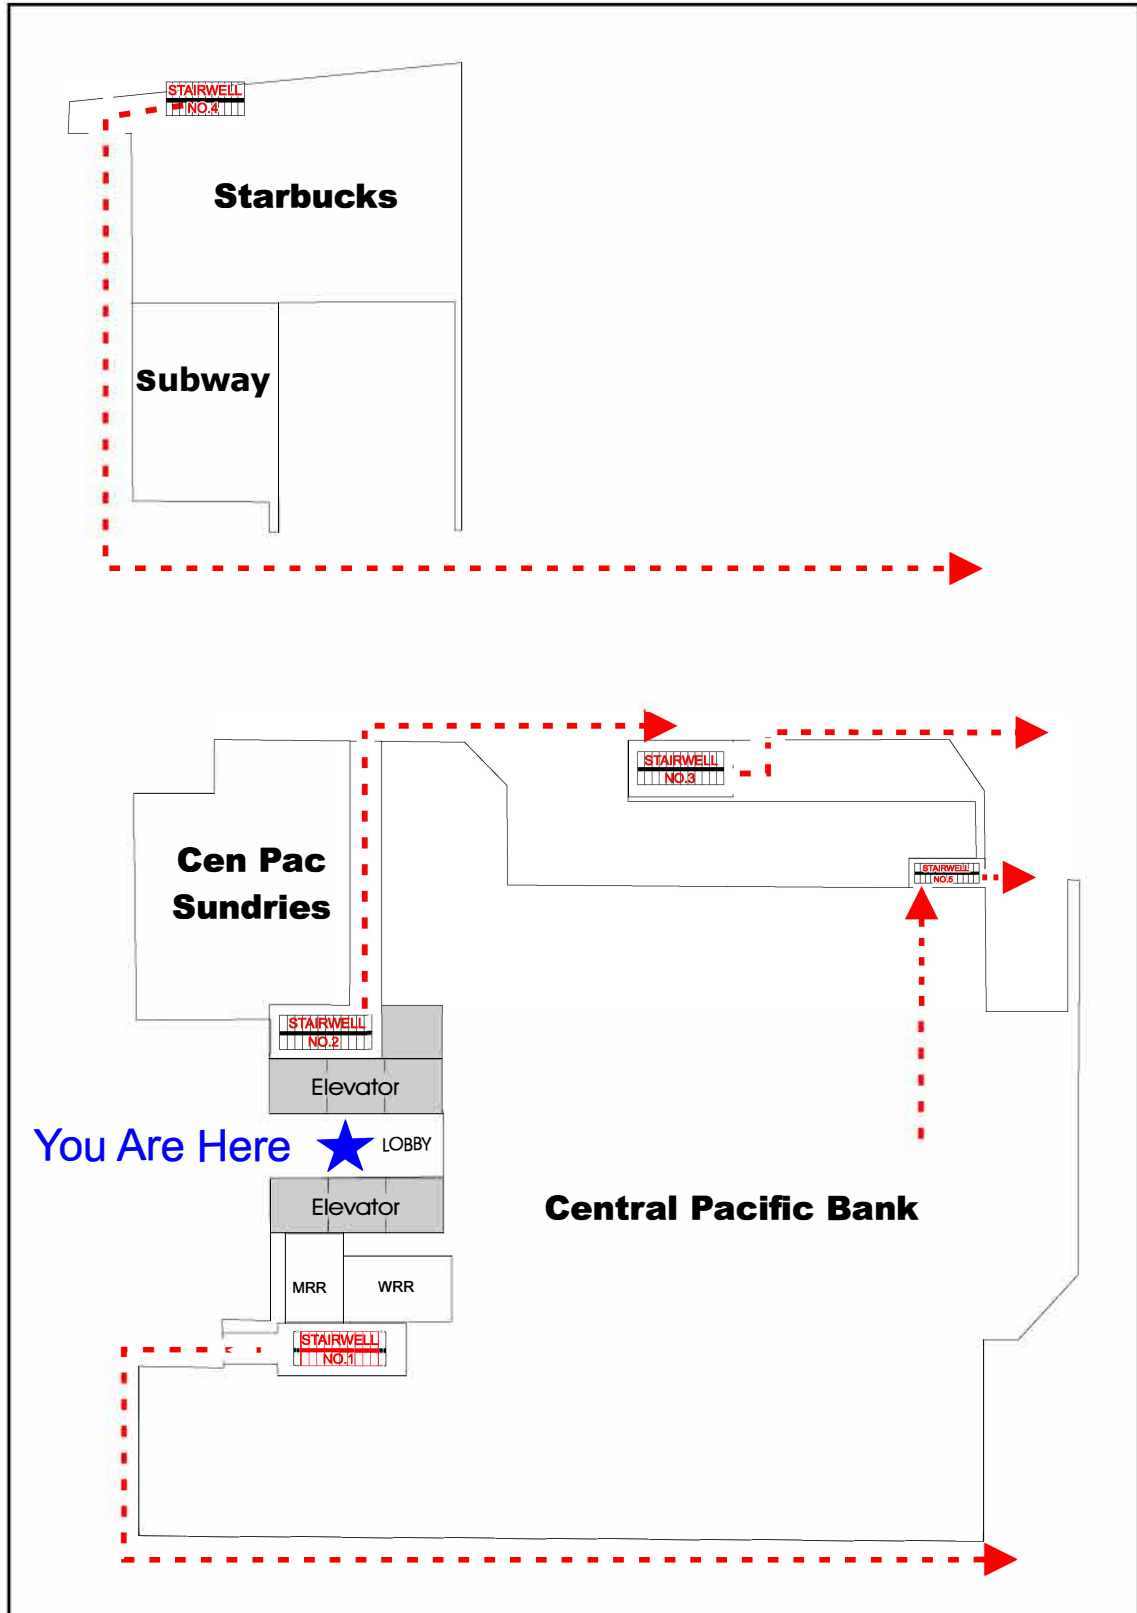

# Central Pacific Plaza

## Lobby Evacuation Map

Alakea Street

King Street

-  Fire Extinguisher
-  Smoke Detector
-  Alarm
-  Pull Station